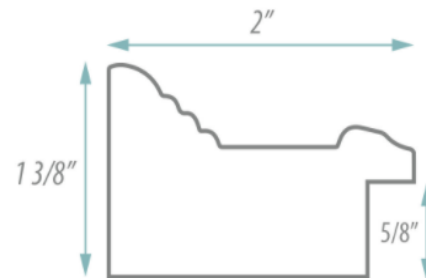

SPECIFICATION SHEET

FRAMED MIRROR

MODEL#: FM 79764-15X40

FRAMED MIRRORS COLLECTION

FEATURES:

- ONE 15X40" HIGH RESOLUTION SILVER PLATE GLASS MIRROR SIZE W/ DECORATIVE FRAME.
- "WALL HUGGER" HANGER FOR MOUNTING INCLUDED.
- STANDARD MOUNTING STYLE IS VERTICAL. FOR HORIZONTAL, PLEASE SPECIFY WHEN ORDERING.
- PACKED IN FOUR WALL (FOLDED DOUBLE WALL) CORRUGATION.
- STYLE: CLASSIC
- COLOR: BLACK/SILVER
- FINISH: ACCENT/MATTE

MIRROR FINISHES:

- FLAT POLISHED EDGE
- BEVELED EDGE

OVERALL SIZE DIMENSION: 19" WIDE X 44" HIGH X 1 3/8" DEEP